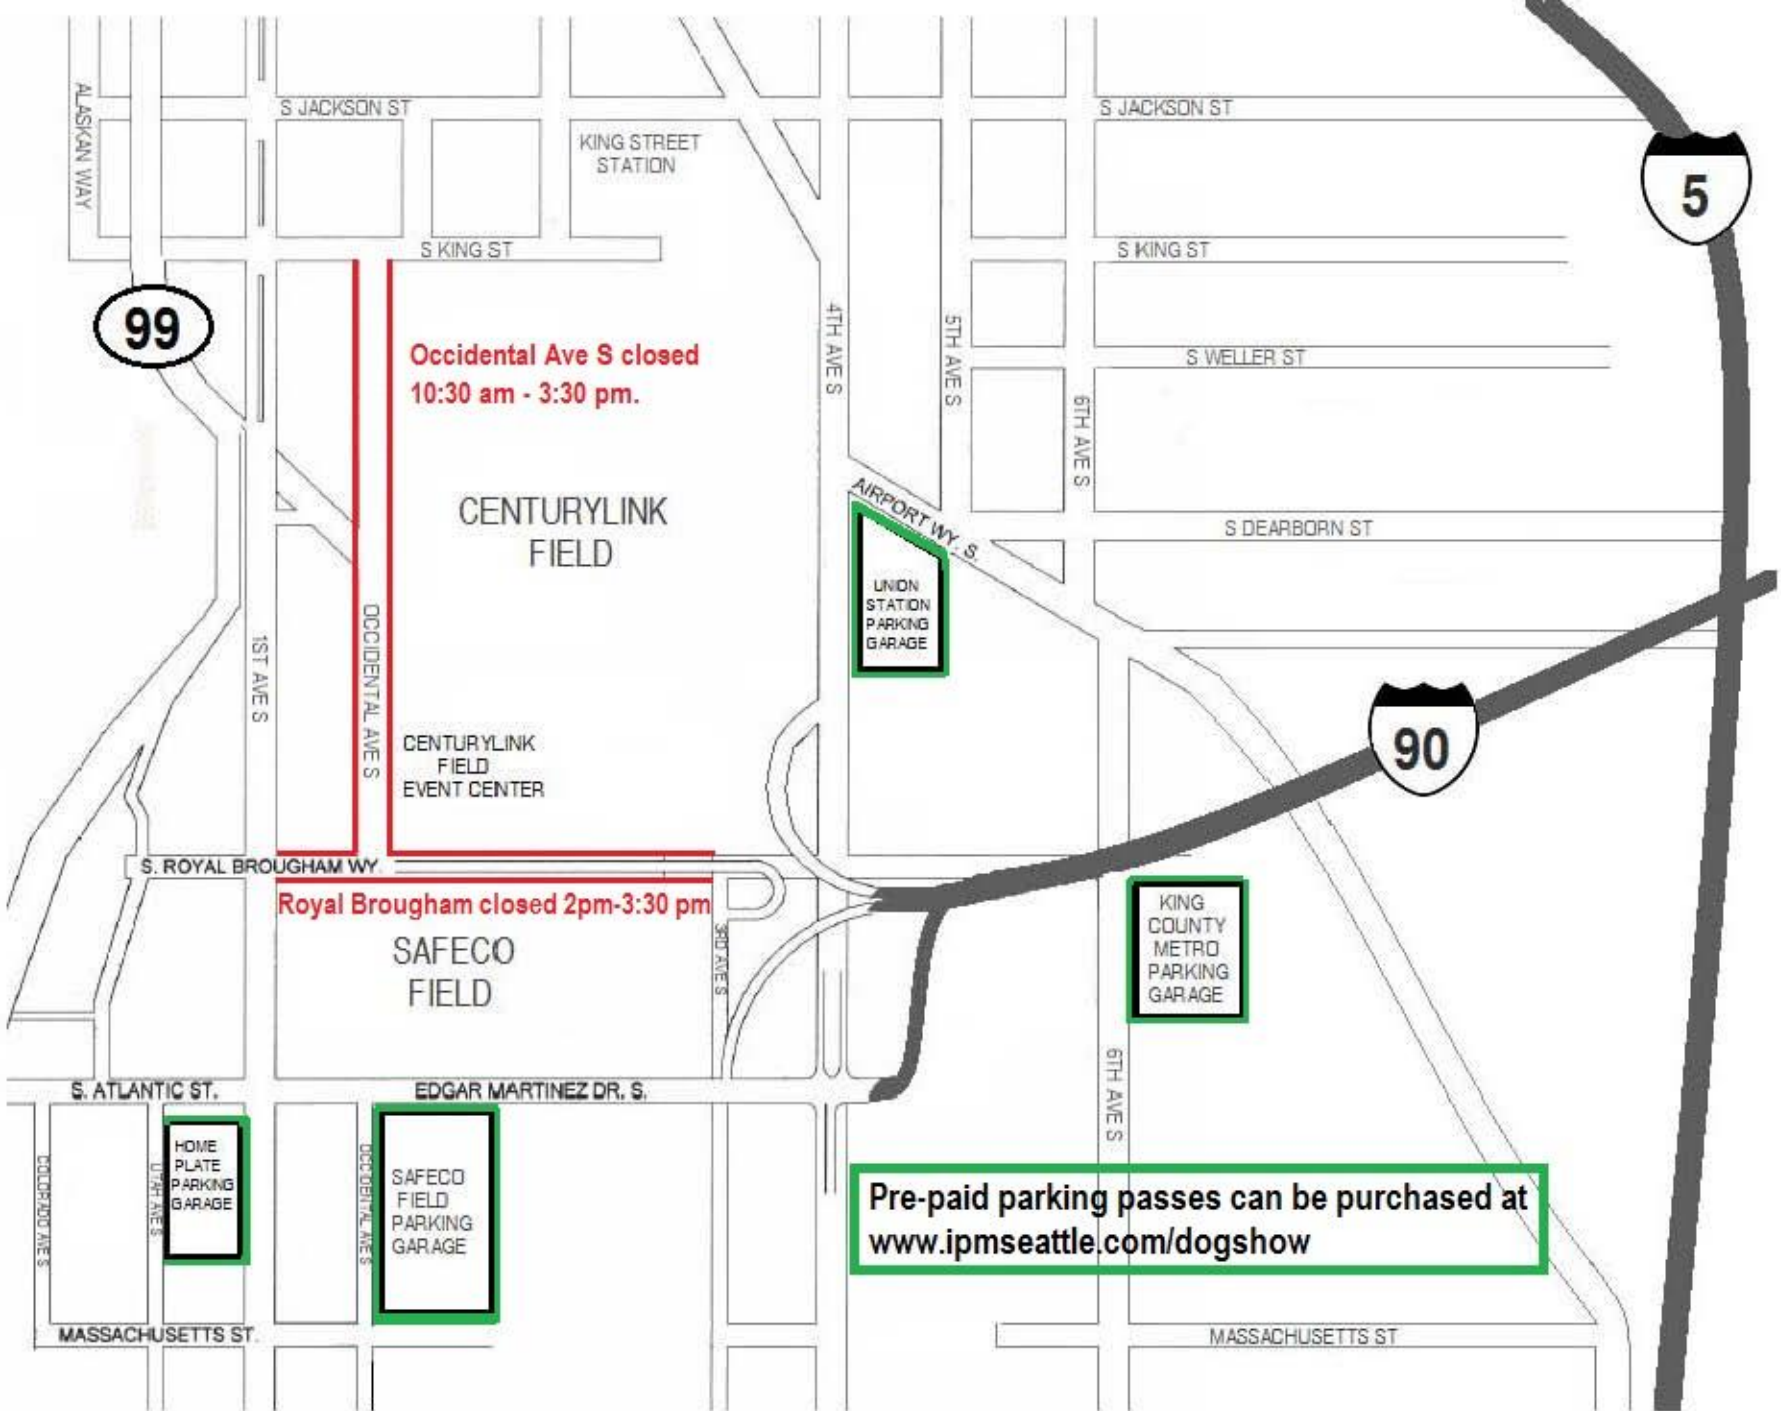

SEATTLE SOUNDERS FC vs. SPORTING KANSAS CITY
SATURDAY, MARCH 8, 2014
12 PM KICK

SEATTLE DOG SHOW PARKING AND TRAFFIC WILL BE IMPACTED SATURDAY ONLY
PLEASE READ BELOW, SEE MAP PROVIDED, AND PLAN ACCORDINGLY

TRAFFIC

- Occidental Avenue will be closed 10:30 am – 3:30 pm
- Exhibitors will be allowed access to the grooming area via the East Access road for active loading/unloading only. NO parking will be allowed on the East Access Road.
- East Access road entry to grooming area will be from the North only and exit South. Please follow instructions from on-site staff.
- Traffic leaving the Stadium after the soccer match will be EXTREMELY heavy. Both Royal Brougham and Occidental Avenue will be closed to vehicular traffic and the North Lot will be exit only from 2- 3:30 pm.
- Dog Show vehicles will NOT be allowed access to CenturyLink Field Event Center while Royal Brougham and Occidental Avenue are closed.

PARKING

- CenturyLink Field Garage will accept pre-paid passes only
- Before 3:30 pm all vehicles without pre-paid passes will need to park at an alternate location. One day pre-paid passes can be purchased at www.ipmseattle.com/dogshow. See map for parking options.
- There will be NO parking allowed on the East Access Road.

SEE ATTACHED MAP FOR ALTERNATE PARKING OPTIONS
SATURDAY, MARCH 8TH ONLY

99

5

90

**Occidental Ave S closed
10:30 am - 3:30 pm.**

CENTURYLINK
FIELD

CENTURYLINK
FIELD
EVENT CENTER

Royal Brougham closed 2pm-3:30 pm